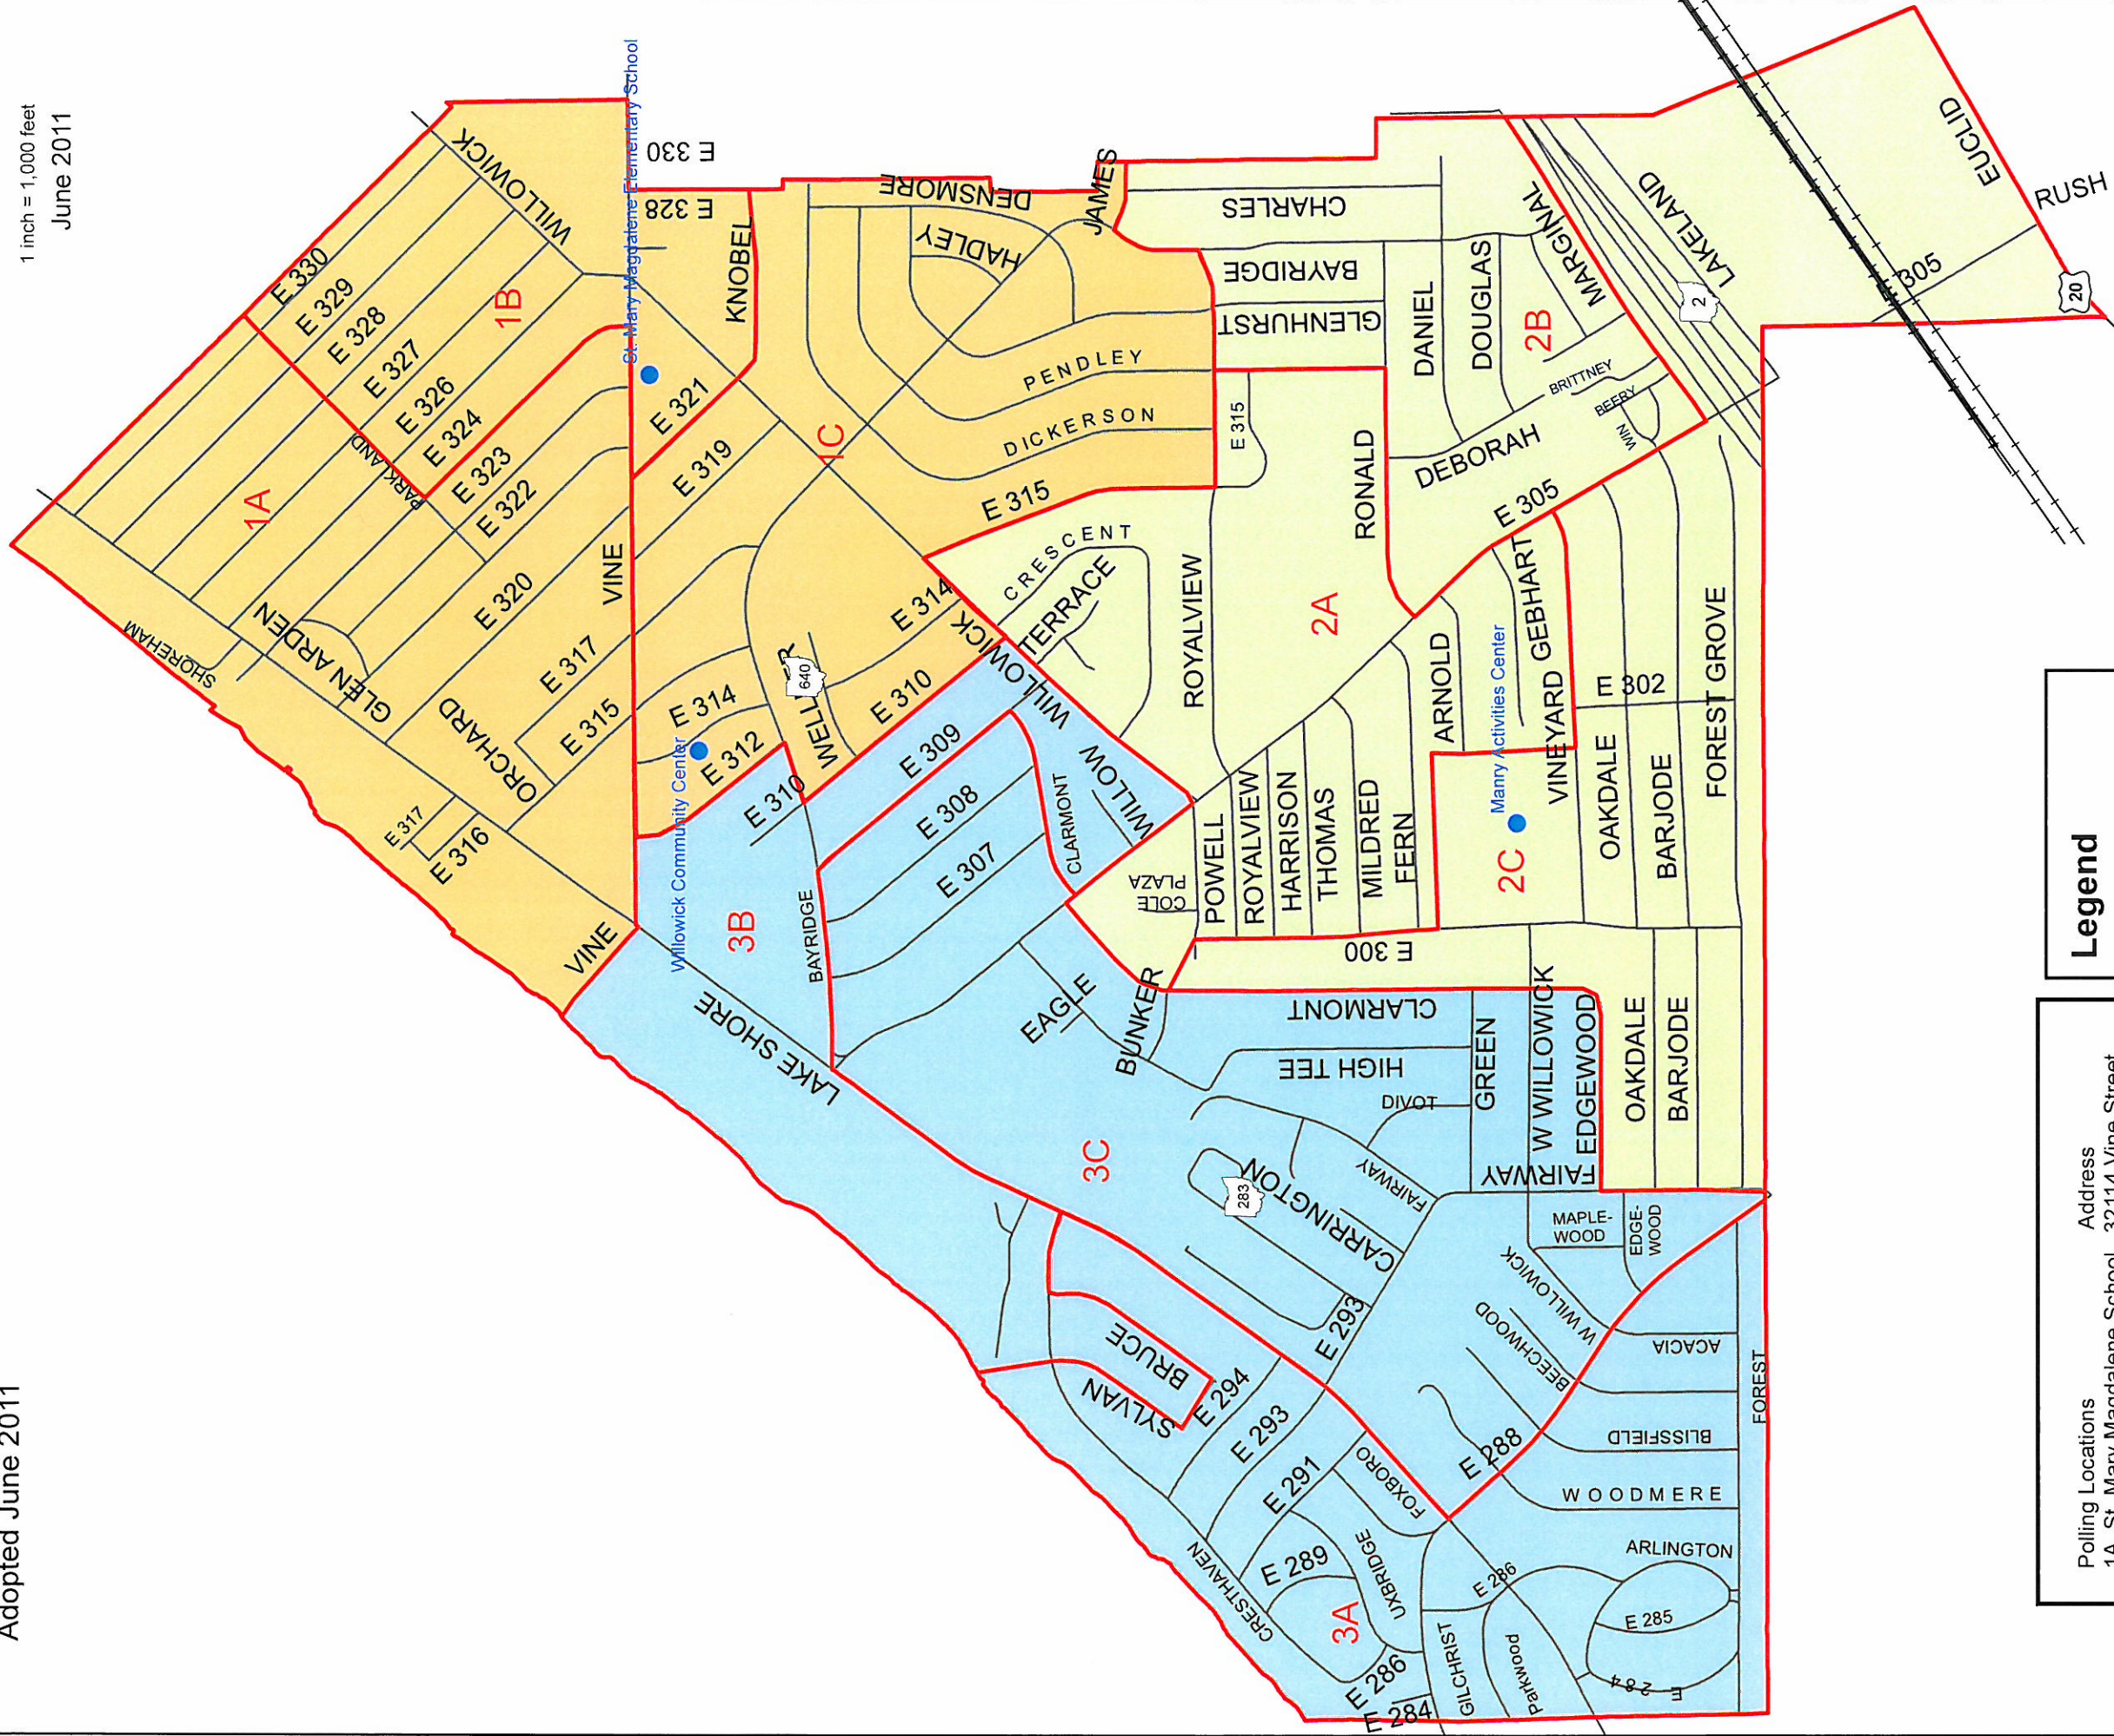

Lake County, Ohio

Lake County Board of Elections
Adopted June 2011

City of Willowick

1 inch = 1,000 feet
June 2011

Polling Locations	Address
1A St. Mary Magdalene School	32114 Vine Street
1B St. Mary Magdalene School	32114 Vine Street
1C St. Mary Magdalene School	32114 Vine Street
2A Many Activities Center	30100 Arnold Drive
2B Many Activities Center	30100 Arnold Drive
2C Many Activities Center	30100 Arnold Drive
3A Community Center	321 East 314 Street
3B Community Center	321 East 314 Street
3C Community Center	321 East 314 Street

Legend

- Poll Locations
- ▭ Precinct Lines
- ▭ Ward 1
- ▭ Ward 2
- ▭ Ward 3

This map was prepared by the Lake County GIS Department
 Richard J. Kotapish, Director www.lakegis.org
 Lake County assumes no legal responsibility for the information contained on this map.
 Users noting errors or omissions are encouraged to contact the Lake County GIS Department at (440) 350 - 5943.